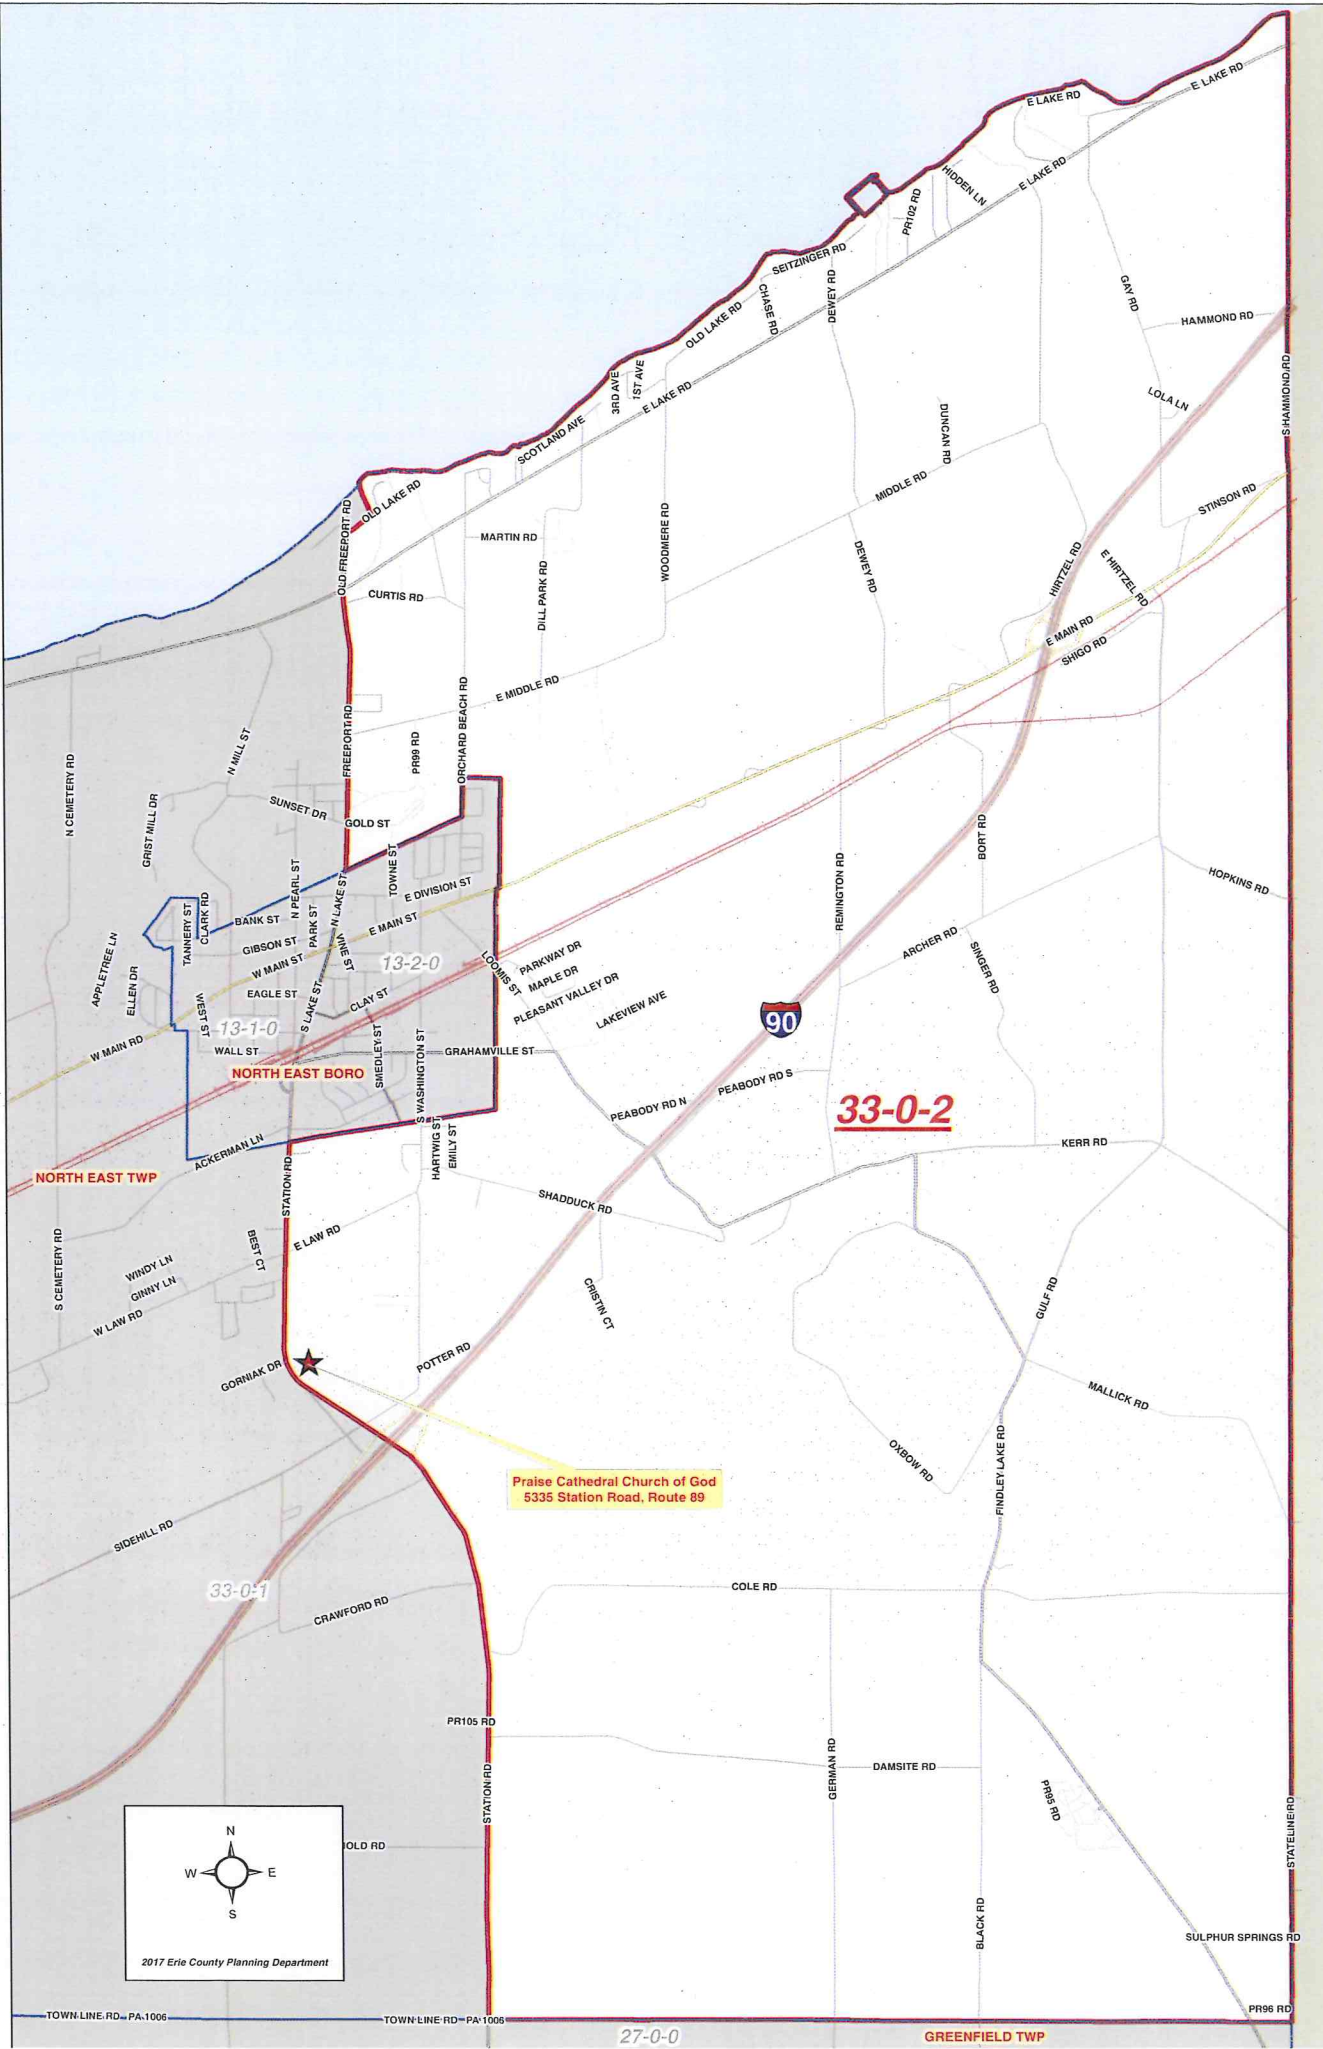

Lake Erie

North East Township  
Administration Building  
10300 W Main Rd  
West entrance

NORTH EAST BORO

13-2-0

13-1-0

28-0-3

NORTH EAST TWP

**33-0-1**

33-0-2

HARBORCREEK TWP

28-0-7

90

GREENFIELD TWP

27-0-0

86

2008 Erie County Planning Department

NORTH EAST TWP

NORTH EAST BORO

**33-0-2**

Praise Cathedral Church of God  
5335 Station Road, Route 89

TOWN LINE RD - PA 1006

TOWN LINE RD - PA 1006

27-0-0

GREENFIELD TWP

PR96 RD